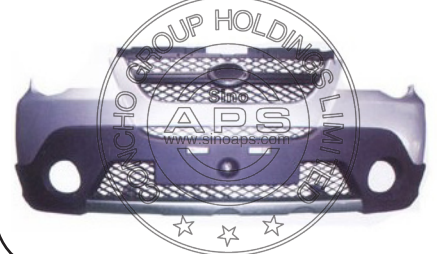

REPLACEMENT FOR
5008 08-

REPLACEMENT FOR
5008 08-

ZT02A00100L/R

HEAD LAMP

ZT02B10100L/R

BACKUP MIRROR --LED

ZT02B01100N

FRONT BUMPER

ZT02A03100L/R

FRONT LOG LAMP

ZT02B00100N

FRONT GRILL

ZT02B01110N

REAR BUMPER

ZT02A03101L/R

REAR LOG LAMP

ZT02B01105N

FRONT BUMPER MESH --UPR.

ZT02B29100N

HOOD MOULDING --CHR.

ZT02A11100L/R

TAIL LAMP

ZT02B01106N

FRONT BUMPER MESH --LWR.