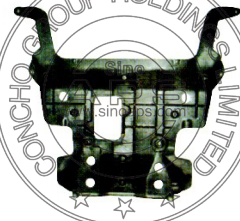

REPLACEMENT FOR
LAND CRUISER 01-

REPLACEMENT FOR
LAND CRUISER 01-

REPLACEMENT FOR
LAND CRUISER 01-

TY15A00140L/R
HEAD LAMP
L:81050-60041 R:81010-60041

TY15B01140N
FRONT BUMPER

TY15B19140N
ENGINE COVER LOWER

TY15A02140L/R
CORNER LAMP
L:81520-60360 R:81510-60490

TY15B01141N
FRONT BUMPER (WAGON)
52101-60100

TY15B23140N
BODY MOULDING

TY15A03140L/R
FOG LAMP
L:81221-60030 R:81211-60110

TY15B07140N
DASH BOARD

TY15B23141N
BODY MOULDING