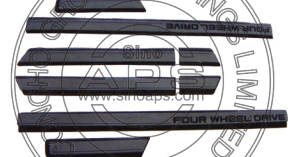

TY15B23141N
BODY MOULDING