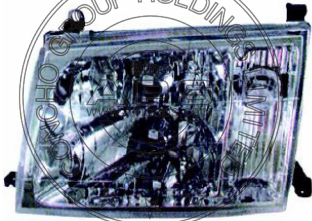

REPLACEMENT FOR
LAND CRUISER 01-

REPLACEMENT FOR
LAND CRUISER 01-

REPLACEMENT FOR
LAND CRUISER 01-

TY15A00140L/R
HEAD LAMP
L:81050-60041 R:81010-60041

TY15B01140N
FRONT BUMPER

TY15B19140N
ENGINE COVER LOWER

TY15A02140L/R
CORNER LAMP
L:81520-60360 R:81510-60490

TY15B01141N
FRONT BUMPER (WAGON)
52101-60100

TY15B23140N
BODY MOULDING

TY15A03140L/R
FOG LAMP
L:81221-60030 R:81211-60110

TY15B07140N
DASH BOARD

TY15B23141N
BODY MOULDING