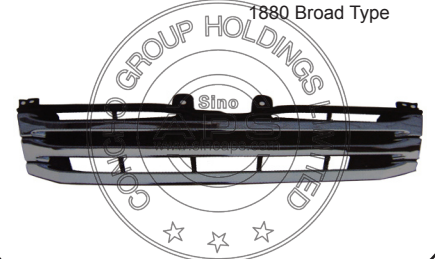

TY22B00411N
FRONT GRILL --CHR.