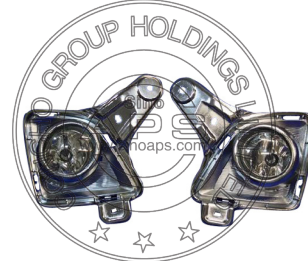

REPLACEMENT FOR
HIACE 2011-

REPLACEMENT FOR
HIACE 2011-

REPLACEMENT FOR
HIACE 2011-

TY22A00400L/R
HEAD LAMP

TY22A03400L/R
FOG LAMP

TY22B10401L/R
BACKUP MIRROR COVER --CHR

TY22A00401L/R
HEAD LAMP --E/T W/ Motor

TY22A03401L/R
FOG LAMP --CHR.

TY22B16400N
LICENSE FRAME --CHR.

TY22A00410L/R
TAIL LAMP

TY22A03402L/R
FOG LAMP CASE

TY22B16401N
LICENSE FRAME --CHR.

TY22A00411L/R
HEAD LAMP --E/T W/ Motor

TY22A11400L/R
TAIL LAMP

TY22A11401L/R
TAIL LAMP COVER --CHR.

TOYOTA

REPLACEMENT FOR
HIACE 2011-

REPLACEMENT FOR
HIACE 2011-

REPLACEMENT FOR
HIACE 2011-

TY22B14400L/R
BUMPER APRON

TY22B14402L/R
FRT. BUMPER APRON

TY22B00410N
FRONT GRILL