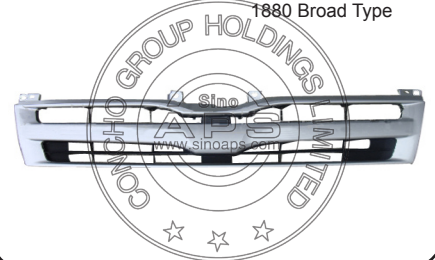

TY22A11401L/R
TAIL LAMP COVER --CHR.

TOYOTA

REPLACEMENT FOR
HIACE 2011-

REPLACEMENT FOR
HIACE 2011-

REPLACEMENT FOR
HIACE 2011-

TY22B14400L/R
BUMPER APRON

TY22B14402L/R
FRT. BUMPER APRON

TY22B00410N
FRONT GRILL