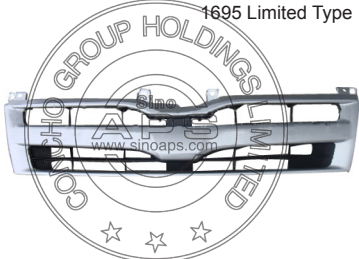

TY22A11401L/R
TAIL LAMP COVER --CHR.

TOYOTA

REPLACEMENT FOR
HIACE 2011-

REPLACEMENT FOR
HIACE 2011-

REPLACEMENT FOR
HIACE 2011-

TY22B14400L/R
BUMPER APRON

TY22B14402L/R
FRT. BUMPER APRON

TY22B00410N
FRONT GRILL

TY22B00400N
FRONT GRILL

TY22B14403N
RR. LWR. BUMPER APRON

TY22B00411N
FRONT GRILL --CHR.

TY22B00401N
FRT. GRILL --CHR.

TY22B15400N
REAR EMPENNAGE

TY22B01410N
FRONT BUMPER

TY22B01400N
FRT. BUMPER

TY22B14410N
FRT. BUMPER APRON