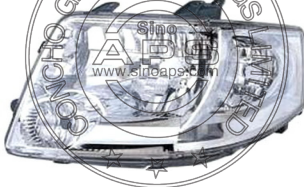

REPLACEMENT FOR  
**APV 05-**

REPLACEMENT FOR  
**APV 05-**

REPLACEMENT FOR  
**APV 05-**

**SZ12A00108L/R**

HEAD LAMP  
L:35320-61J00-000  
R:35120-61J00-000

**SZ12B10100L/R**

BACKUP MIRROR

**SZ12B00100N**

TAIL LAMP  
L:35670-61J00 R:35650-61J00

**SZ12B05101L/R**

RR. SIDE BUMPER

REPLACEMENT FOR  
**APV 07-**

REPLACEMENT FOR  
**APV 07-**

REPLACEMENT FOR  
**APV 07-**

**SZ12A00120L/R**

HEAD LAMP  
L:35320-60K00-000  
R:35120-60K00-000