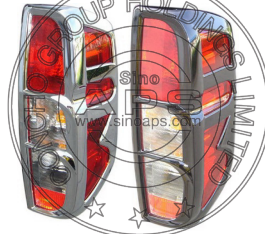

REPLACEMENT FOR
P/UP 05-08 / NAVARA

REPLACEMENT FOR
P/UP 05-/FRONTIER/NAVARA

REPLACEMENT FOR
P/UP 05-/FRONTIER/NAVARA

NS01A00240L/R

HEAD LAMP
L:26060-EA525 R:26010-EA525

NS01A11250S NS01A11251S

T/LAMP COVER SET --CHR.
T/LAMP COVER SET --BLK.

CHR. BLK.

NS01B10240L/R

BACKUP MIRROR --M/T
L:96302-EA000 R:96301-EA000

NS01A00241L/R

HEAD LAMP
L:26060-EB71B R:26010-EB71B

NS01A03238L/R

FOG LAMP

NS01B10241L/R