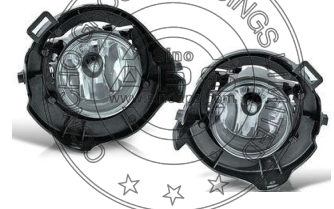

NS12A00420L/R
HEAD LAMP
L:26060-ZS00A R:26010-ZS00A

NS12B01400N
FRONT BUMPER

NS12C02400N
CONDENSER
92100-EA500

NS12A03420L/R
FOG LAMP
L:26155-EA525 R:26150-EA525

NS12B01410N
REAR BUMPER

NS12C02401N
CONDENSER
92100-7S200

NS12A11420L/R
TAIL LAMP
L:26555-EA525 R:26550-EA525

NISSAN