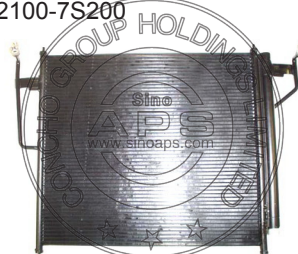

NS12A00420L/R
HEAD LAMP
L:26060-ZS00A R:26010-ZS00A

NS12B01400N
FRONT BUMPER

NS12C02400N
CONDENSER
92100-EA500

NS12A03420L/R
FOG LAMP
L:26155-EA525 R:26150-EA525

NS12B01410N
REAR BUMPER

NS12C02401N
CONDENSER
92100-7S200