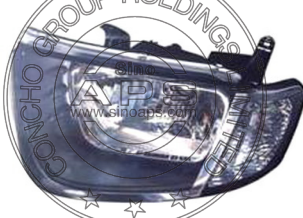

REPLACEMENT FOR

L200/TRITON/SPORTERO 07-

REPLACEMENT FOR

L200/TRITON/SPORTERO 07-

REPLACEMENT FOR

L200/TRITON/SPORTERO 07-

MS02A00600L/R

HEAD LAMP --M/T
L:8301A823 R:8301A824

MS02A00601L/R

HEAD LAMP --E/T
L:8301A691 R:8301A692

MS02A00602L/R

HEAD LAMP
L:8301A011 R:8301A010

MS02A00610L/R

HEAD LAMP --M/T
L:8301A825 R:8301A826

MS02A00611L/R

HEAD LAMP --E/T
L:8301A687 R:8301A688