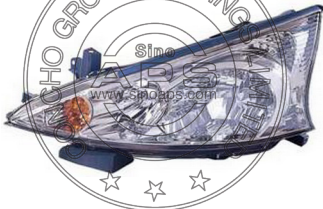

REPLACEMENT FOR
GRANDIS 03-

REPLACEMENT FOR
GRANDIS 03-

REPLACEMENT FOR
GRANDIS 03-

MS10A00100L/R

HEAD LAMP
L:MN161091 R:MN161092

MS10B10100L/R

BACKUP MIRROR

MS10B15100N

REAR EMPENNAGE

MS10A03100L/R

FOG LAMP
L:MN161101 R:MN161102

MS10B00100L/R

FRONT GRILL

MS10B22100S

ROOF LUGGAGE SUPPORT --SET

MS10A11100L/R