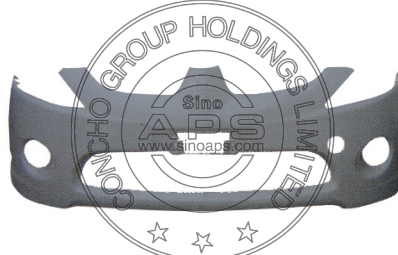

REPLACEMENT FOR
GRANDIS 03-

REPLACEMENT FOR
GRANDIS 03-

REPLACEMENT FOR
GRANDIS 03-

MS10A00100L/R

HEAD LAMP
L:MN161091 R:MN161092

MS10B10100L/R

BACKUP MIRROR

MS10B15100N

REAR EMPENNAGE

MS10A03100L/R

FOG LAMP
L:MN161101 R:MN161102

MS10B00100L/R

FRONT GRILL

MS10B22100S

ROOF LUGGAGE SUPPORT --SET

MS10A11100L/R

TAIL LAMP
L:MN161103 R:MN161104

MS10B01100N

FRONT BUMPER

MS10A12100N

LICENCE LAMP
MR989859

MS10B01110N

REAR BUMPER

MS10A08100N