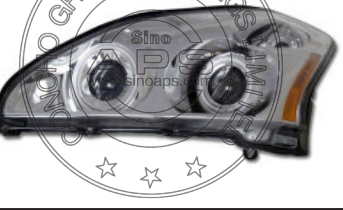

LX01A00102L/R

HEAD LAMP

L:81170-48200 R:81130-48200