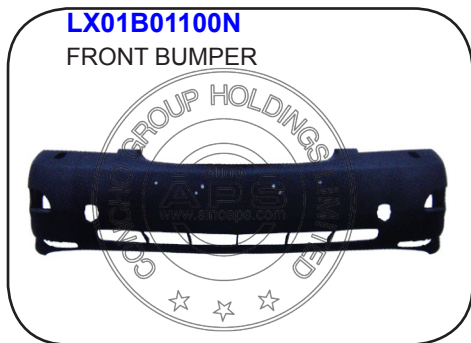

REPLACEMENT FOR
RX300 03-

REPLACEMENT FOR
RX300 03-

REPLACEMENT FOR
RX300 03-

LEXUS