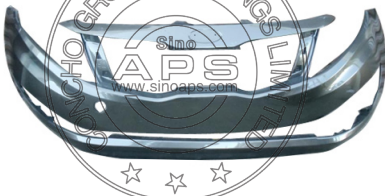

REPLACEMENT FOR
OPTIMA 2011-/K5

REPLACEMENT FOR
OPTIMA 2011-/K5

REPLACEMENT FOR
OPTIMA 2011-/K5

KA04B00250N

EMBLEM

KA04B25240L/R

FRT. LINER FENDER
L:86811-2T000, R:86842-2T000

KA04C05240N

COOLING FAN
25380-3R470

KA04B00251N

EMBLEM (K5)

KA04B24240N

RAD. SUPPORT FRAME WORK
64101-2T000

KA04D13240N

CROSS MEMBER
62400-2T000

KA04B01240N

FRONT BUMPER
86511-2T000

KA04B19240N

HOOD
66400-2T000

KA04E15240N

ENG. COVER UPPER

KA04B04240N

FR. BUMPER FRAME WORK
86530-2T080

KA04B20240L/R