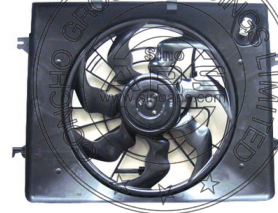

REPLACEMENT FOR
OPTIMA 2011-/K5

REPLACEMENT FOR
OPTIMA 2011-/K5

REPLACEMENT FOR
OPTIMA 2011-/K5

KA04A00240L/R

HEAD LAMP
L:92101-2T350 R:92102-2T350

KA04A04246L/R

FOG LAMP CASE --W/ LED

KA04A13240L/R

REPLACEMENT FOR
OPTIMA 2011-/K5

REPLACEMENT FOR
OPTIMA 2011-/K5

REPLACEMENT FOR
OPTIMA 2011-/K5

KA04B00250N

EMBLEM

KA04B25240L/R

FRT. LINER FENDER
L:86811-2T000, R:86842-2T000

KA04C05240N

COOLING FAN
25380-3R470

KA04B00251N

EMBLEM (K5)

KA04B24240N

RAD. SUPPORT FRAME WORK
64101-2T000

KA04D13240N

CROSS MEMBER
62400-2T000

KA04B01240N