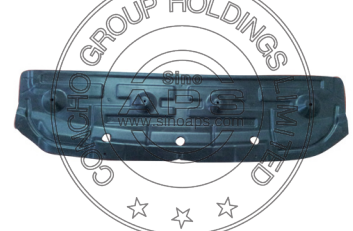

KA04E15241N

ENG. MUD GUARD --LOWER
29110-2T010