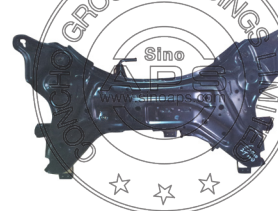

REPLACEMENT FOR
OPTIMA 2011-/K5

REPLACEMENT FOR
OPTIMA 2011-/K5

REPLACEMENT FOR
OPTIMA 2011-/K5

KA04A00240L/R

HEAD LAMP
L:92101-2T350 R:92102-2T350

KA04A04246L/R

FOG LAMP CASE --W/ LED

KA04A13240L/R

REPLACEMENT FOR
OPTIMA 2011-/K5

REPLACEMENT FOR
OPTIMA 2011-/K5

REPLACEMENT FOR
OPTIMA 2011-/K5

KA04B00250N

EMBLEM

KA04B25240L/R

FRT. LINER FENDER
L:86811-2T000, R:86842-2T000

KA04C05240N

COOLING FAN
25380-3R470

KA04B00251N

EMBLEM (K5)

KA04B24240N

RAD. SUPPORT FRAME WORK
64101-2T000

KA04D13240N

CROSS MEMBER
62400-2T000

KA04B01240N

FRONT BUMPER
86511-2T000

KA04B19240N

HOOD
66400-2T000

KA04E15240N

ENG. COVER UPPER

KA04B04240N

FR. BUMPER FRAME WORK
86530-2T080

KA04B20240L/R