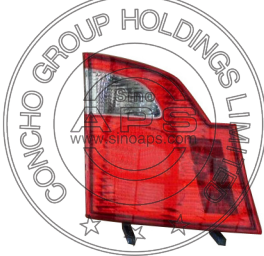

REPLACEMENT FOR
VIEW 09-

REPLACEMENT FOR
VIEW 09-

REPLACEMENT FOR
VIEW 09-

FT04A00160L/R

HEAD LAMP

FT04B00160N

FRONT GRILL--GRAY

FT04B13161L/R

FR. DOOR HANDLE --OUTER

FT04A11160L/R

TAIL LAMP --OUTER

FT04B00161N

FRONT GRILL --CHR.

FT04B13162N

MD. DOOR HANDEL --OUTER

FT04A11161L/R

TAIL LAMP --INNER

FT04B01160N

FRONT BUMPER

FT04B13163L/R

FR. DOOR HANDLE --INNER

FT04A03160L/R

FOG LAMP

FT04B26160N