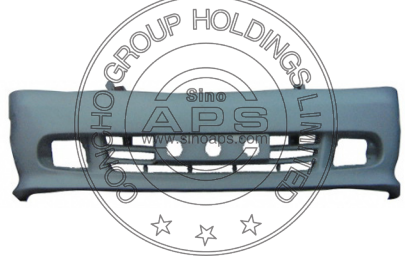

REPLACEMENT FOR
VIEW 09-

REPLACEMENT FOR
VIEW 09-

REPLACEMENT FOR
VIEW 09-

FT04A00160L/R

HEAD LAMP

FT04B00160N

FRONT GRILL--GRAY

FT04B13161L/R

FR. DOOR HANDLE --OUTER

FT04A11160L/R

TAIL LAMP --OUTER

FT04B00161N

FRONT GRILL --CHR.

FT04B13162N

MD. DOOR HANDEL --OUTER

FT04A11161L/R

TAIL LAMP --INNER

FT04B01160N

FRONT BUMPER

FT04B13163L/R

FR. DOOR HANDLE --INNER

FT04A03160L/R

FOG LAMP

FT04B26160N