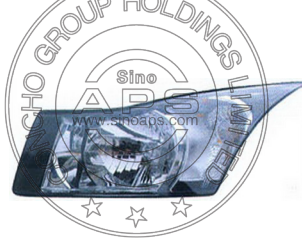

REPLACEMENT FOR  
**CRUZE 09- (Lacetti)**

REPLACEMENT FOR  
**CRUZE 09- (Lacetti)**

REPLACEMENT FOR  
**CRUZE 09- (Lacetti)**

**CV24A00100L/R**  
HEAD LAMP (MT)

**CV24A00101L/R**  
HEAD LAMP (ET)

**CV24A03100L/R**  
FOG LAMP

**CV24A04105L/R**  
FOG LAMP COVER

**CV24A04101L/R**  
FOG LAMP CASE --CHR.

**CV24A04100L/R**  
FOG LAMP CASE

**CV24A05100L/R**  
SIDE LAMP

**CV24A13101L/R**  
FR. BUMPER LAMP

**CV24A11100L/R**  
TAIL LAMP